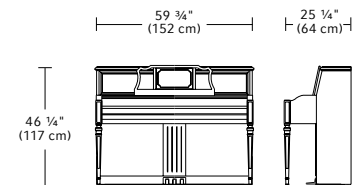

MEASURES AND WEIGHT

HEIGHT	46 1/4"	(117 cm)
WIDTH	59 3/4"	(152 cm)
DEPTH	25 1/4"	(64 cm)
NET WEIGHT	519 lb	(236 kg)

AVAILABLE IN THE FOLLOWING FINISH

 American Walnut
Satin Luster

Essex PIANO
DESIGNED BY STEINWAY & SONS®